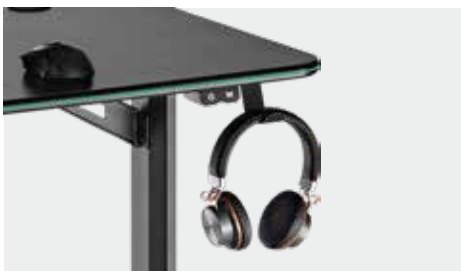

# SH GMD08-1 RGB LIGHTING EDGES GAMING DESKS

offer cool ambient lighting

Headphone Hook

Dual Cable Management Holes for a Tidy Desktop

Water Cup Rack