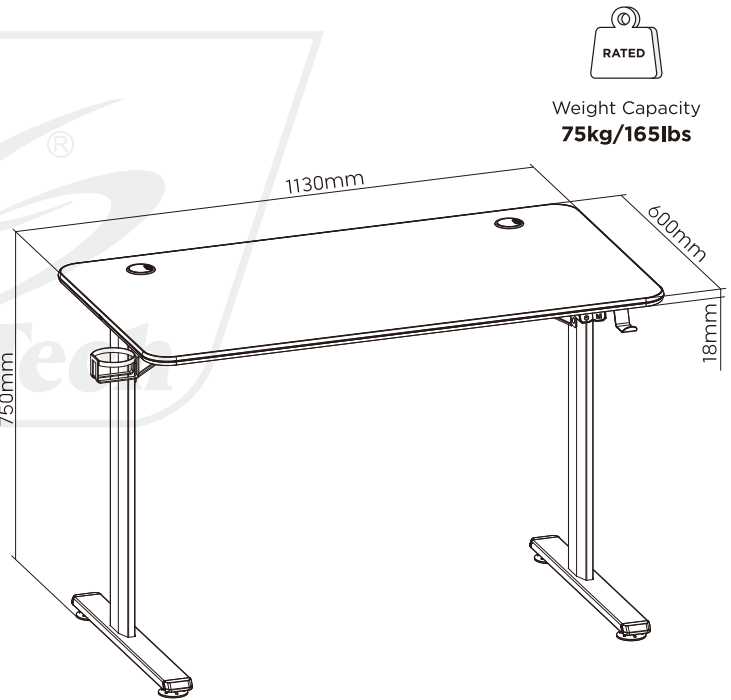

# SH GMD08-1 RGB LIGHTING EDGES GAMING DESKS

offer cool ambient lighting

Headphone Hook

Dual Cable Management Holes for a Tidy Desktop

Water Cup Rack